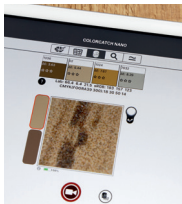

Determine exact color data and matching color harmonies with the digital tool at the push of a button and within seconds. Give your customers the opportunity to choose from various design options – and thus the security of finding the right color.

The suitable grouted joint color for every tile
with **PCI Durapox Premium Multicolor**.
Exactly according to your taste.

Your key for opening up new customer segments

Show new design possibilities with **PCI Colorcatch Nano** and win the interest of new customer groups such as planners and architects. Hundreds of joint colors make tiles appear in a completely new light – from elegant to lively and to creative.

Technology at the highest level

- Pixel-accurate measurement technology
- Measurement on a wide variety of substrates
- Integrated calibration
- Digital NCS and RAL color fan expandable
- Easy and fast to use in conjunction with the PCI App MULTICOLOR for iOS and Android

That's how it works:

Scan tile and/or surface...

select color shade in the app ...

save project or send order by e-mail.

www.pci-multicolor.com

On the website you will find more information as well as:

- Ordering of the PCI Colorcatch Nano (449,00 € excl. VAT)
- Link to the PCI App Multicolor (9,99 € incl. VAT) for iOS and Android
- Ordering of the PCI color fan Multicolor