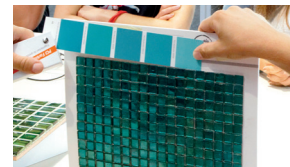

With PCI Colorcatch Nano, you can focus on the personal requests of each individual customer.

Extend your services with the market novelty and convince with comprehensive consulting expertise.

Inspired by utilizing simple and digital color selection

Determine exact color data and matching color harmonies with the digital tool at the push of a button and within seconds. Give your customers the opportunity to choose from various design options – and thus the security of finding the right color.

The suitable grouted joint color for every tile
with **PCI Durapox Premium Multicolor**.
Exactly according to your taste.

Your key for opening up new customer segments

Show new design possibilities with **PCI Colorcatch Nano** and win the interest of new customer groups such as planners and architects. Hundreds of joint colors make tiles appear in a completely new light – from elegant to lively and to creative.

Technology at the highest level

- Pixel-accurate measurement technology
- Measurement on a wide variety of substrates
- Integrated calibration
- Digital NCS and RAL color fan expandable
- Easy and fast to use in conjunction with the PCI App MULTICOLOR for iOS and Android